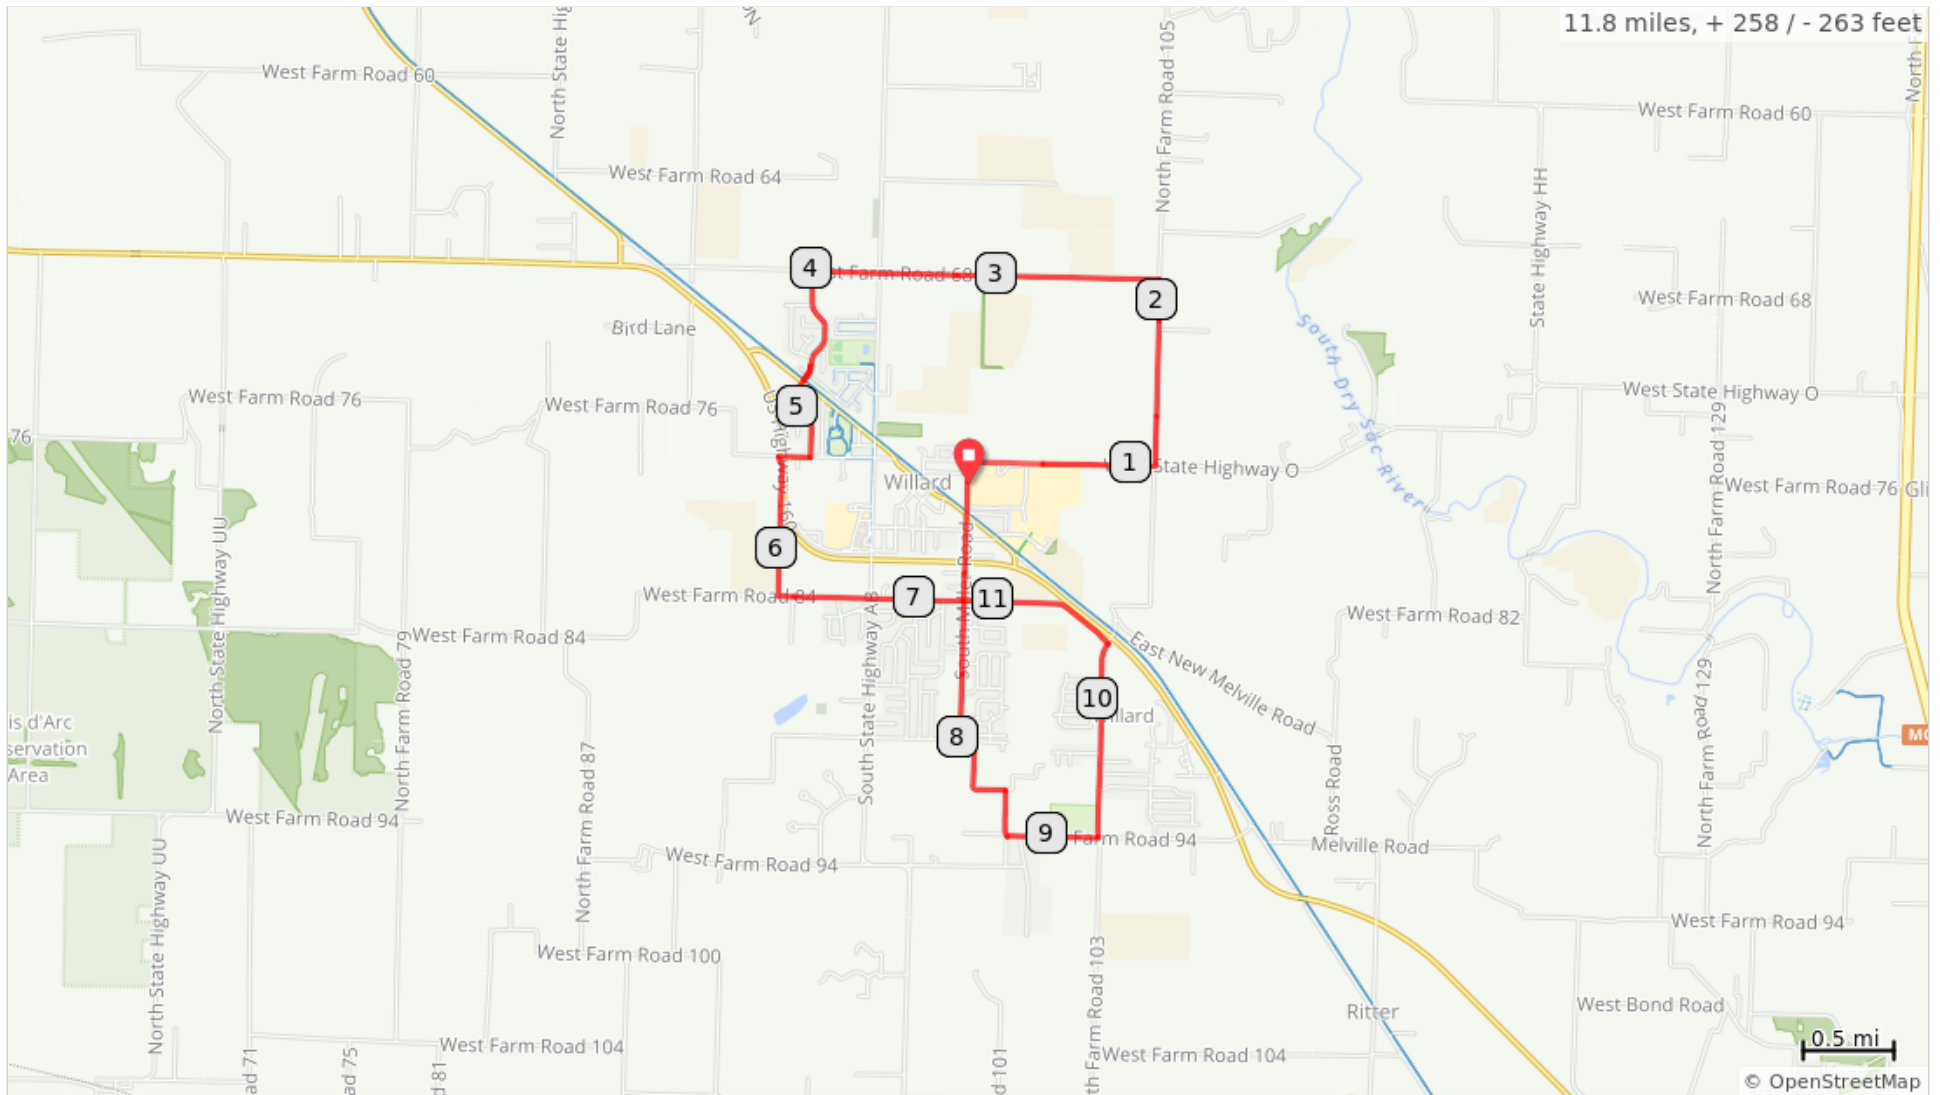

2020 Care To Learn Turkey Trot on Two Wheels

11.8 miles, + 258 / - 263 feet

2020 Care To Learn Turkey Trot on Two Wheels

Num	Dist	Prev	Type	Note	Next
1.	0.0	0.0	📍	Start of route	0.1
2.	0.1	0.1	➔	R onto Kime Street, MO O	1.0
3.	1.1	1.0	➔	L onto North Farm Road 105	1.0
4.	2.1	1.0	➔	L onto West Farm Road 68	1.9
5.	4.0	1.9	➔	L onto North Arrowhead Road	0.6

4.0 miles. +43/-84 feet

Num	Dist	Prev	Type	Note	Next
6.	4.7	0.6	➔	R onto Frisco Highline Trail	0.0
7.	4.7	0.0	➔	R	0.2
8.	4.8	0.2	➔	L onto Frisco Highline Trail	0.0
9.	4.8	0.0	➔	R onto North Arrowhead Road	0.2
10.	5.0	0.2	➔	L onto North Langston Street	0.3
11.	5.3	0.3	➔	R onto West Willey Street	0.9

1.3 miles. +1/-5 feet

Num	Dist	Prev	Type	Note	Next
12.	6.2	0.9	➔	L onto West Farm Road 84	1.0
13.	7.3	1.0	➔	R onto South Miller Road	0.8
14.	8.0	0.8	➔	L onto East Hughes Road	0.1
15.	8.1	0.1	➔	R onto East Hughes Road	0.4
16.	8.5	0.4	➔	R onto East Hughes Road	0.3

3.2 miles. +52/-73 feet

Num	Dist	Prev	Type	Note	Next
17.	8.8	0.3	➔	L onto W Farm Road 94	0.5
18.	9.3	0.5	➔	L onto S Hunt Road	1.1
19.	10.3	1.1	➔	L onto East New Melville Road	0.9
20.	11.2	0.9	➔	R onto South Miller Road	0.6
21.	11.8	0.6	📍	End of route	0.0